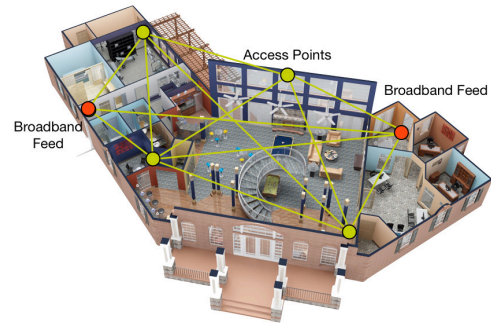

Starting at \$250 (per zone/per remote)

OPTIONAL ADD-ONS

- ✓ Sonos Home Audio Control Systems
- ✓ Pro Control Home Automation
- ✓ Complete Control of Homes AV System
- ✓ Control your home's thermostat, lighting, entry systems

**TOTAL
TECH** **AV**
AUDIO & VIDEO SPECIALIST

HOME NETWORK

WHOLE HOME WIFI

EQUIPMENT **WHOLE HOME WIFI**

Easily access your favorite shows, websites & music stations from anywhere in your home. The Home Wifi package includes WiFi access for a 2 story up to 4 bedroom house, and equipment and installation of system (inside only).