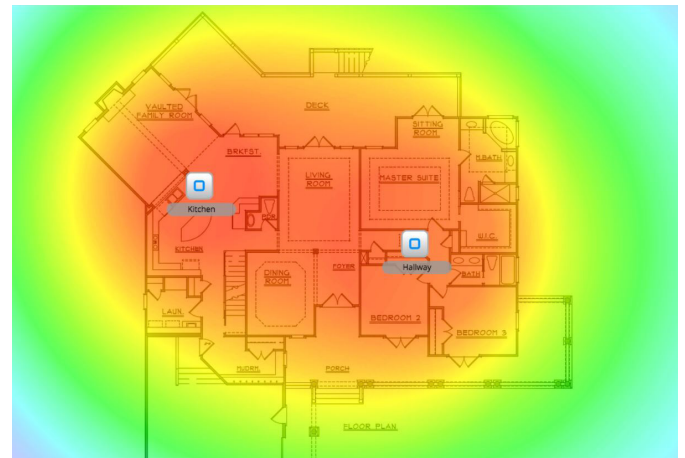

OPTIONAL **ADD-ONS**

- ✓ Outdoor WiFi access points to create robust network coverage outdoor entertainment areas and pools / docks