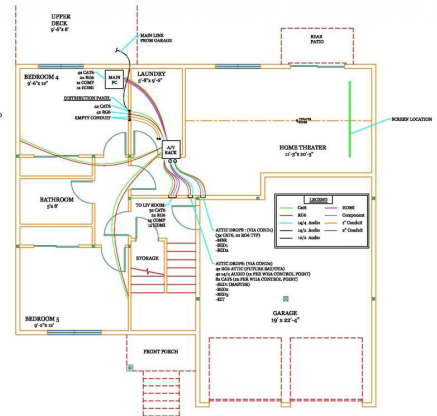

PRE-WIRING

STARTER PACKAGE - HOME AUDIO

PRE-WIRING ROOM SPEAKERS ONLY

This option provides the pre-wiring for 2 In-Ceiling or In-Wall Speakers per room or area which includes up to 4 locations inside of the home.

Consult Builder for Pricing.