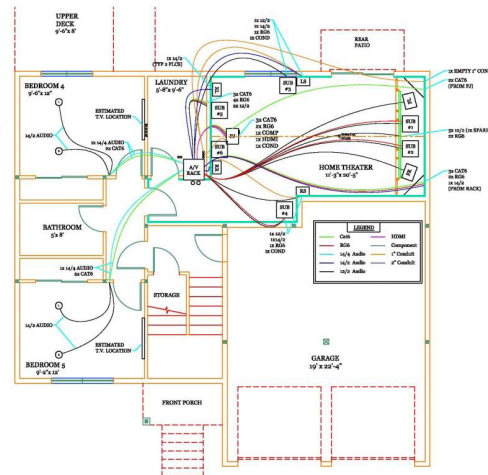

OPTIONAL ADD-ONS

- ✓ Smart Panel (TV, Internet, and Telephone distribution modules within a flush mounted panel box)
- ✓ Two CAT5e jacks for Internet or Telephone
- ✓ Two TV jacks for Cable TV and Modems
- ✓ TV line pulled to attic for future use of off air antenna or Satellite TV